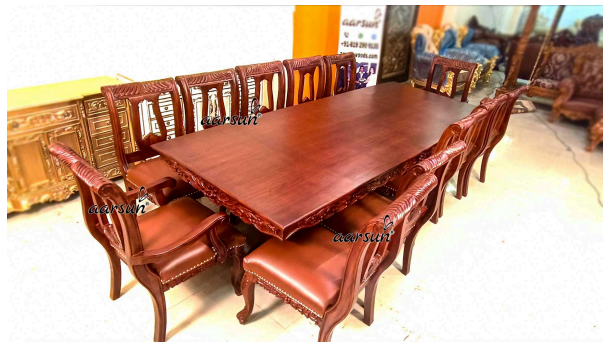

DINING TABLE DESIGN

Whatsapp: [+918192999135](https://wa.me/+918192999135) Tel: [+918192999135](https://wa.me/+918192999135)

URL: <https://aarsunwoods.com/product-category/dining/>

Website : <https://aarsunwoods.com/>