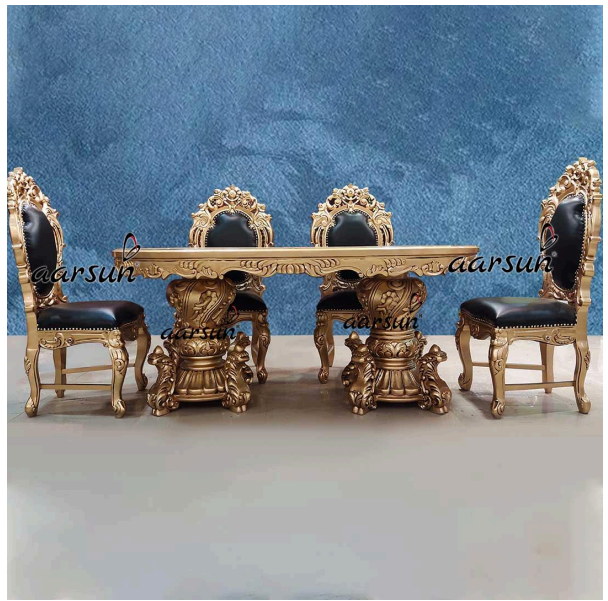

DINING TABLE DESIGN

Whatsapp: [+918192999135](https://wa.me/+918192999135) Tel: [+918192999135](https://wa.me/+918192999135)

URL: <https://aarsunwoods.com/product-category/dining/>

Website : <https://aarsunwoods.com/>