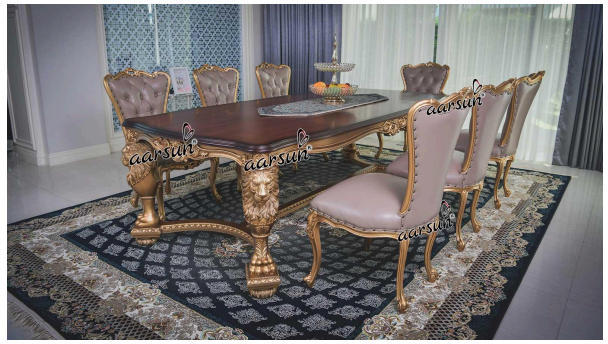

DINING TABLE DESIGN

Whatsapp: [+918192999135](https://wa.me/+918192999135) Tel: [+918192999135](https://wa.me/+918192999135)

URL: <https://aarsunwoods.com/product-category/dining/>

Website : <https://aarsunwoods.com/>